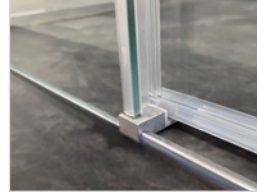

Closing stop detail /
Detalle tope de cierre /
Détail butoir de fermeture.