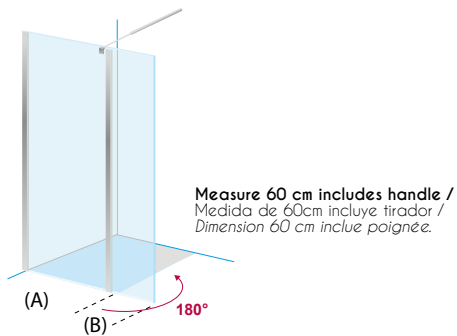

CARIBE

FIXED DOOR + FOLDING PANEL SHOWER ENCLOSURE /
MAMPARA DE PUERTA FIJA + PANEL ABATIBLE /
CABINE DE DOUCHE PORTE FIXE + PANNEAU RABATTABLE

DATA SHEET / FICHA TÉCNICA / FICHE TECHNIQUE

FEATURES / CARACTERÍSTICAS / CARACTÉRISTIQUES

· **Description / Descripción / Description:**

Fixed + folding panel.
Safety glass 6 mm. Transparent. Reversible.
Chrome Aluminum Profile.
Includes adjustable stabilizer bar by cutting max. 100cm.
Handle only in folding 60cm

Panel fijo + abatible.
Cristal de seguridad 6 mm. Transparente. Reversible.
Perfil en Aluminio Cromo.
Incluye barra estabilizadora regulable mediante corte máx. 100cm
Tirador sólo en abatible de 60cm

Panneau fixe + rabattable.
Verre de sécurité 6 mm. Transparent. Réversible.
Profil en aluminium chromé.
Comprend une barre stabilisatrice réglable en coupant max. 100cm.
Poignée uniquement en pliage 60cm.

· **Technical Drawing / Plano Técnico / Dessin Technique:**

1)